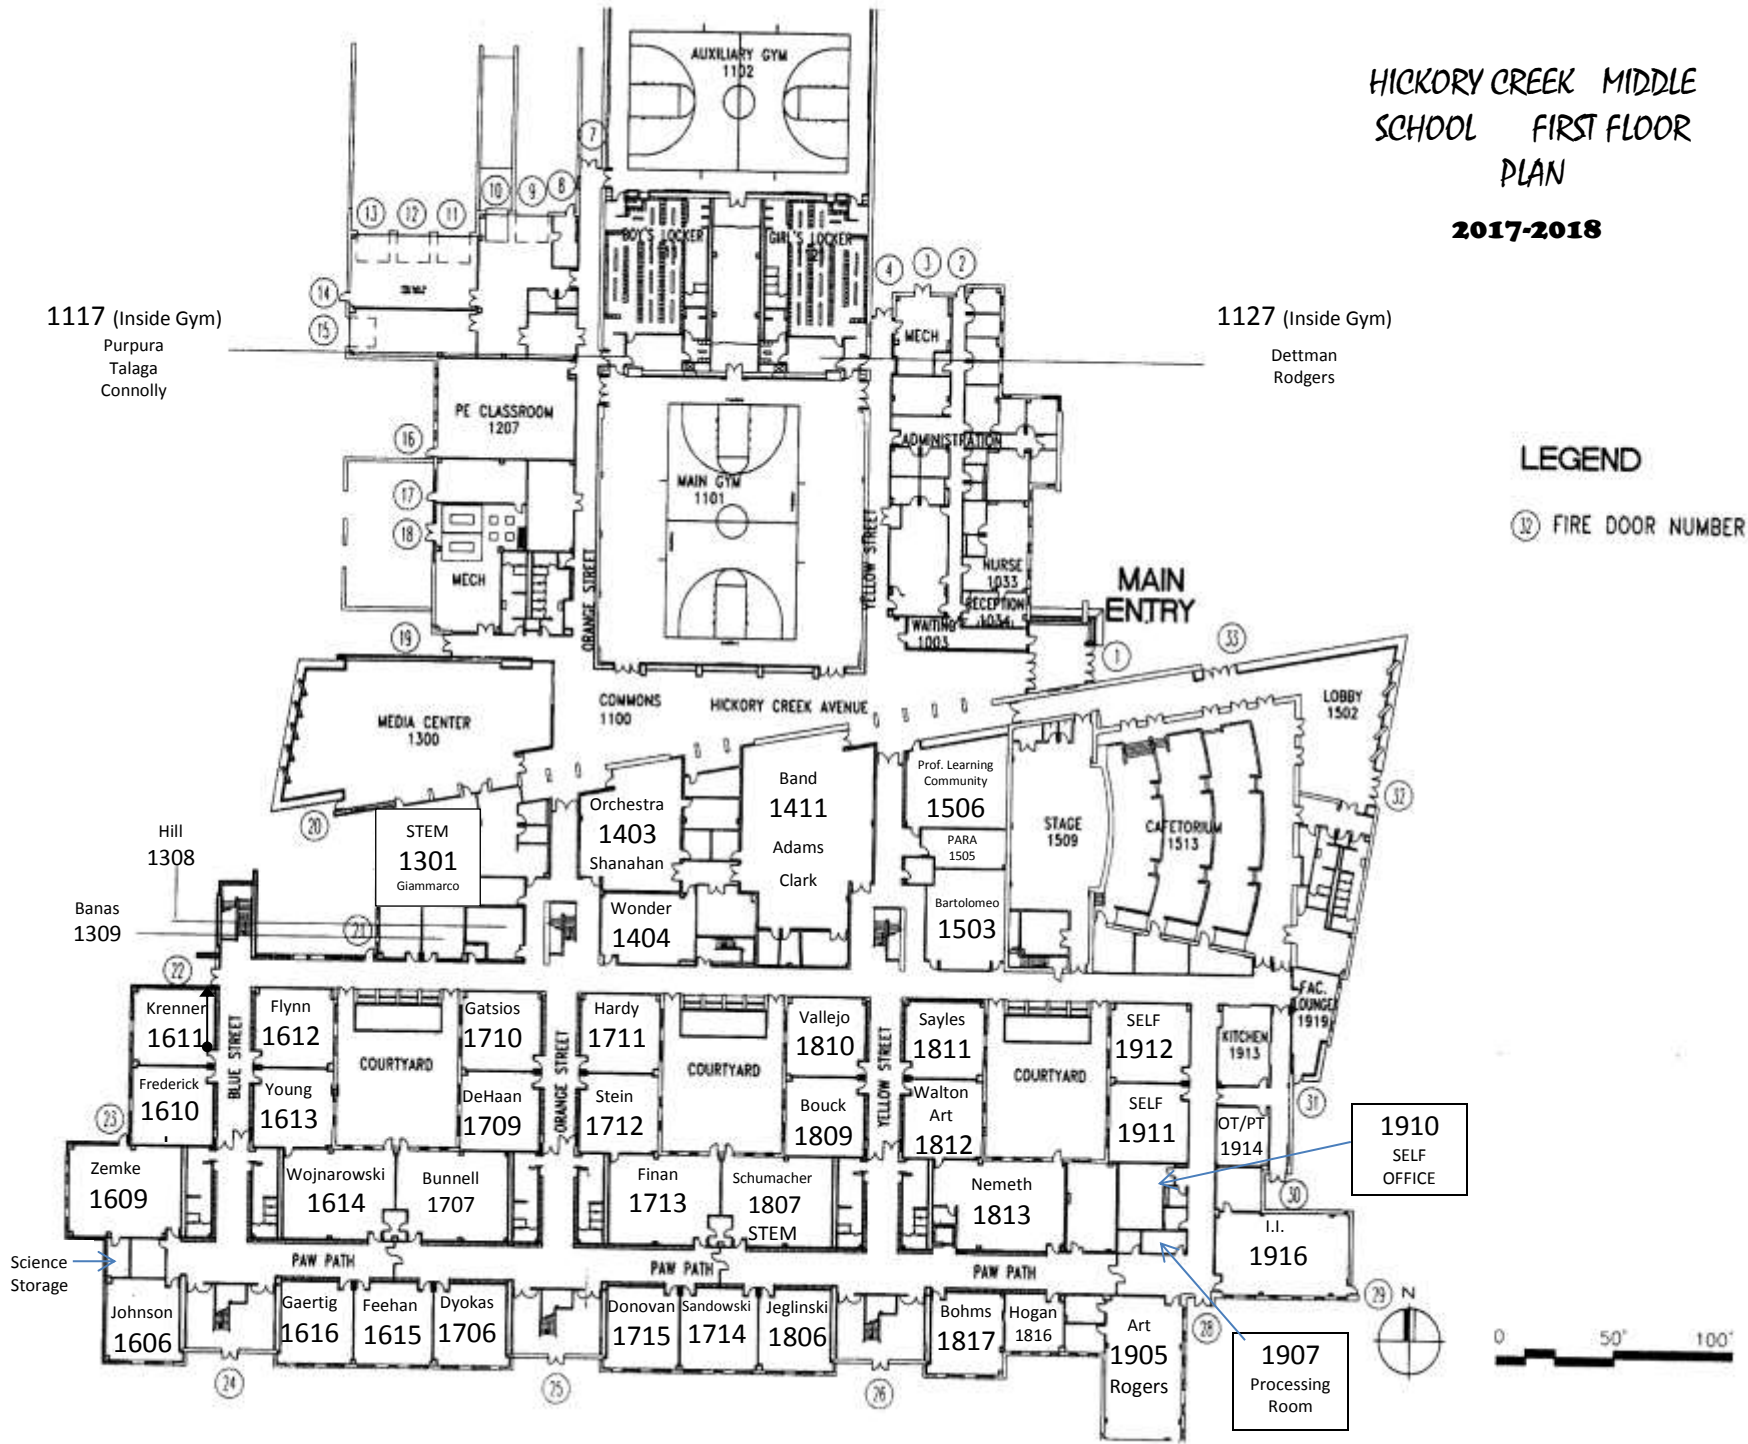

HICKORY CREEK MIDDLE SCHOOL SCHOOL FIRST FLOOR PLAN

2017-2018

1117 (Inside Gym)
Purpura
Talaga
Connolly

1127 (Inside Gym)
Dettman
Rodgers

LEGEND

⑬ FIRE DOOR NUMBER

HICKORY CREEK MIDDLE SCHOOL
 SECOND FLOOR
 PLAN